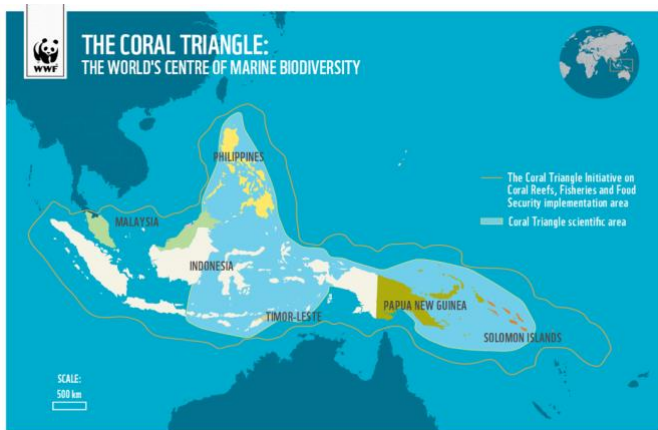

## KOMODO DIVING (ENGLISH) ONEDAY TOUR

**Dive Program (DAILY DEPARTURE)** this is not only for professional divers, but can also for beginners or tourists who are just curious to try to directly enjoy the beauty of Indonesia's underwater. RIGHT ONCE you choose the Komodo Islands. For one full day you can see the diversity of marine life directly up close accompanied by the Dive Masters. The Komodo Islands are one of the best parts of the Coral Triangle which is famous throughout the World, especially for Dive activities lovers.

---

“The Coral Triangle, the global centre of marine biodiversity, is a 6 million km<sup>2</sup> area spanning Indonesia, Malaysia, the Philippines, Papua New Guinea, Timor Leste and the Solomon Islands. Within this nursery of the seas live 76% of the world’s coral species, 6 of the world’s 7 marine turtle species, and at least 2,228 reef fish species.” – WWF (World Wild Life.org)